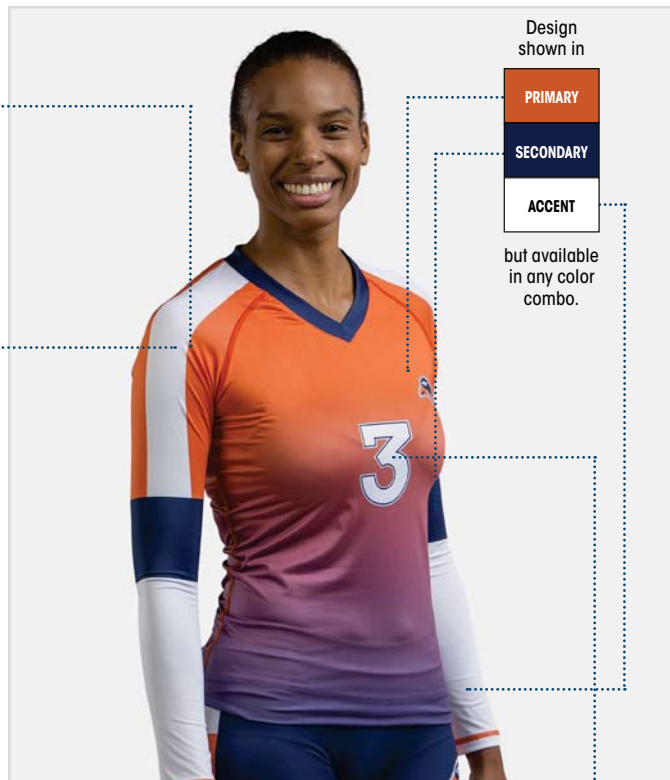

Design shown in

but available in any color combo.

★ More styles & designs available at ProSphereSports.com

CUSTOMIZE. Select fabric & colors. Add patterns, gradients, names, numbers & upload your own graphics for **FREE!**

FABRICS TO CHOOSE FROM:

STRETCH POLY-SPANDEX

For the ultimate fit & comfort, nothing beats spandex. Keeps you cooler, dryer & looking great!
(+$8 per item)

COOL MESH POLYESTER

Moisture wicking polyester & soft polyester yarn combine for superior comfort & performance.
(+$8 per item)

FLEX KNIT POLYESTER

This subtle, flexible polyester provides a great feel & exceptional comfort while you play.

COLORS TO CHOOSE FROM: Choose primary, secondary & accent color or add custom colors for **FREE!**