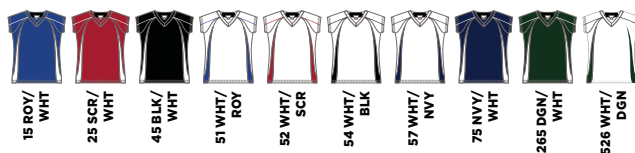

SIZES

- Women XS-XL (Women's Bottom B)

COBRA

Cap Sleeve V-Neck Jersey

1969 GIRLS | LIST \$20.90

1949 WOMEN | LIST \$22.90

FEATURES

- 85% Polyester, 15% Spandex
- Streamlined Women's cut
- V-Neck design
- Cool Mesh inset panels
- Libero color options available
- Home and away color combos

SIZES

- Girls S/M-L/XL (Girls' Top E)
- Women S-2XL (Women's Top A)
- Add \$5-2XL

IN-STOCK Same Day Shipping

- BASEBALL
- SOFTBALL
- FOOTBALL
- CHEER
- BASKETBALL
- SOCCER
- LACROSSE
- TRACK
- VOLLEBALL
- HOCKEY
- WRESTLING
- HOODIES & OUTERWEAR
- ACTIVEWEAR
- FANWEAR
- COACHES & OFFICIALS
- ACCESSORIES