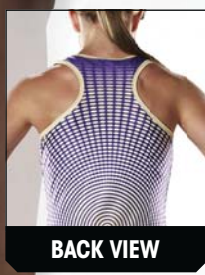

CUSTOM LOGOS | ALL DECORATION INCLUDED