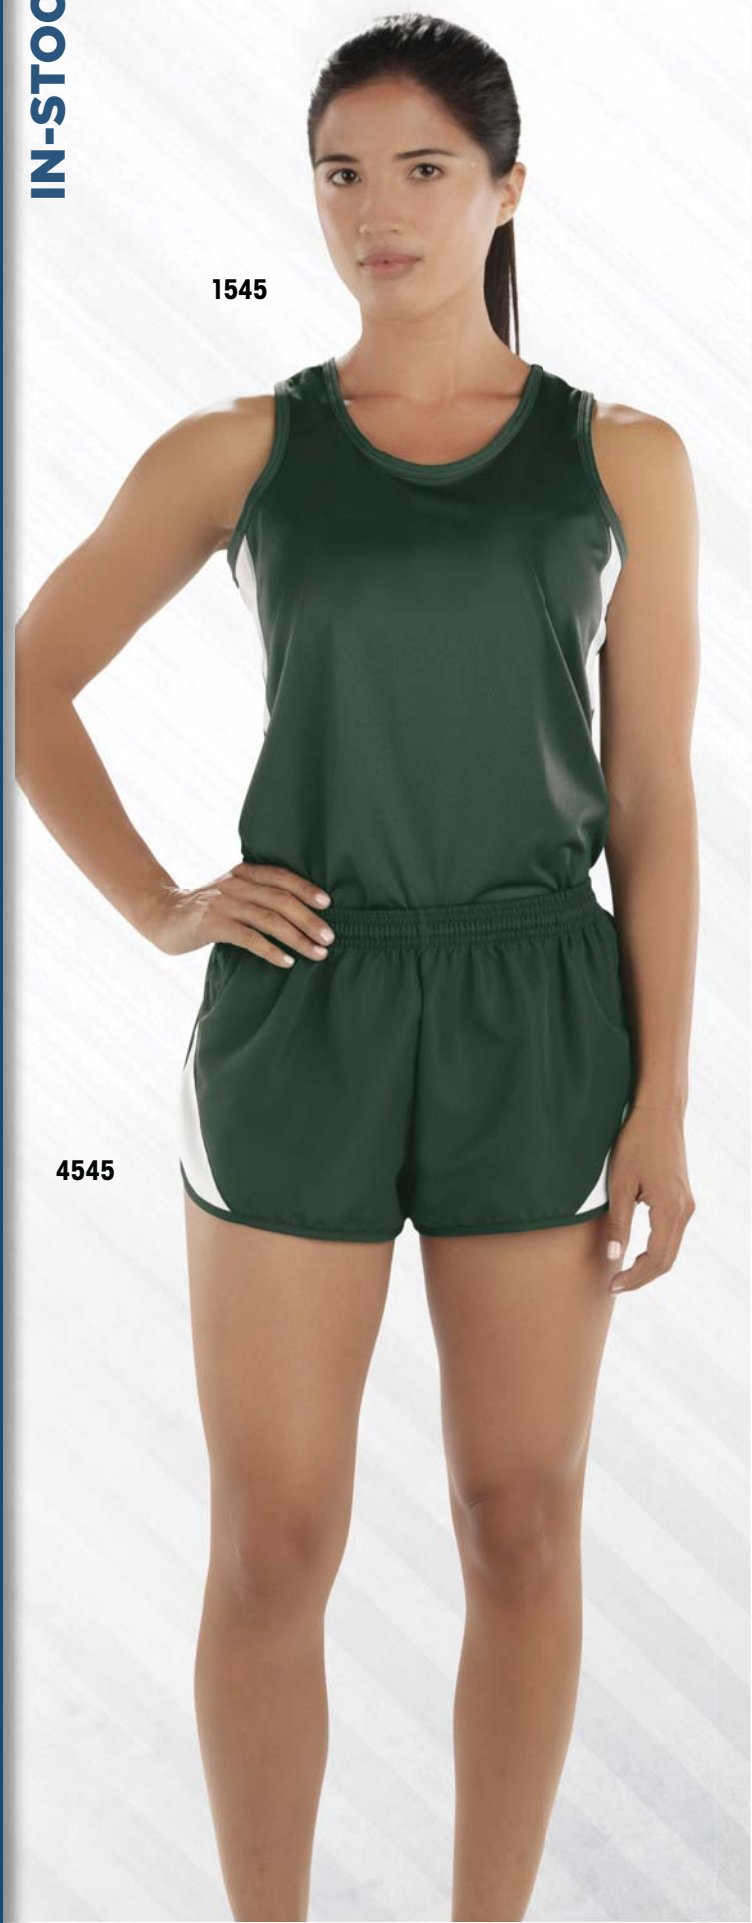

IN-STOCK

1545

4545

TEMPO MOISTURE WICKING

Pin Dot Mesh Singlet

1565	YOUTH	LIST $14.90
1545	WOMEN	LIST $16.90
1555	ADULT	LIST $16.90

1. **FEATURES**
2. 100% Polyester Pin Dot Mesh
   - Lightweight and breathable
   - Contrast color insets on body and back of neck
   - Coordinated split short style 4565, 4545, 4555

1. **SIZES**
2. Youth S-L (Youth Top A)
   - Women S-3XL (Women's Top A)
   - Adult S-3XL (Adult Top A)
   - Add $5-2XL, $10-3XL

Lightweight Track Short

4565	YOUTH	LIST $16.90
4545	WOMEN	LIST $18.90
4555	ADULT	LIST $18.90

1. **FEATURES**
- 2.4 oz. Polyester Microfiber Twill / Pin Dot Mesh insets / Knit Lining
  - Lightweight woven short with mesh insets
  - Split side design for range of motion
  - Sewn-in lining
  - Internal drawcord

1. **SIZES**
2. Youth S-L (Youth Bottom A)
   - Women S-3XL (Women's Bottom A)
   - Adult S-3XL (Adult Bottom A)
   - Add $5-2XL, $10-3XL