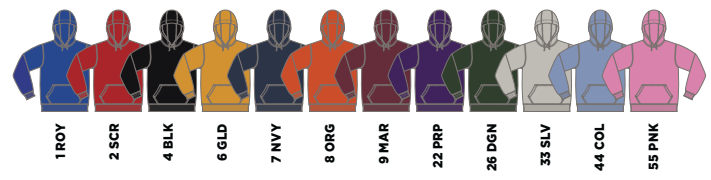

Same Day Shipping **IN-STOCK**

**8122**

See PG. 223 for measurement instructions.

**YOUTH TOP A**

S	25-27
M	28-30
L	31-33
XL	34-36

**ADULT TOP A**

S	34-37
M	38-41
L	42-45
XL	46-49
2XL	50-53
3XL	54-57

**YOUTH BOTTOM A**

S	22.5-25
M	24.5-27
L	26.5-29
XL	28.5-31

**ADULT BOTTOM A**

S	28-31
M	32-35
L	36-39
XL	40-44
2XL	45-49
3XL	50-55

**LAGUNA**

Performance Fleece Hoodie

**8112** YOUTH | LIST \$33.90

**8122** ADULT | LIST \$35.90

**FEATURES**

- 100% Polyester Performance Fleece
- FeatherLyte mesh on inside of hood provides comfort and ventilation
- Rib cuffs and waistband
- Drawstring (adult only)

**SIZES**

- Youth S-XL (Youth Top A) *(Drawstring Not Available in Youth)*
- Adult S-3XL (Adult Top A)
- Add \$5-XL (Youth)
- Add \$5-2XL, \$10-3XL (Adult)