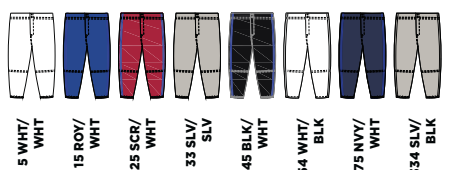

SIZES

- Girls S-L (Girls' Bottom B)
- Women 2XS-2XL (Women's Bottom B)
- Add $5-2XL

5 WHT/ WHT 15 ROY/ WHT 25 SCR/ WHT 33 SLV/ SILV 45 BLK/ WHT 54 WHT/ BLK 75 NVY/ WHT 334 SLV/ BLK