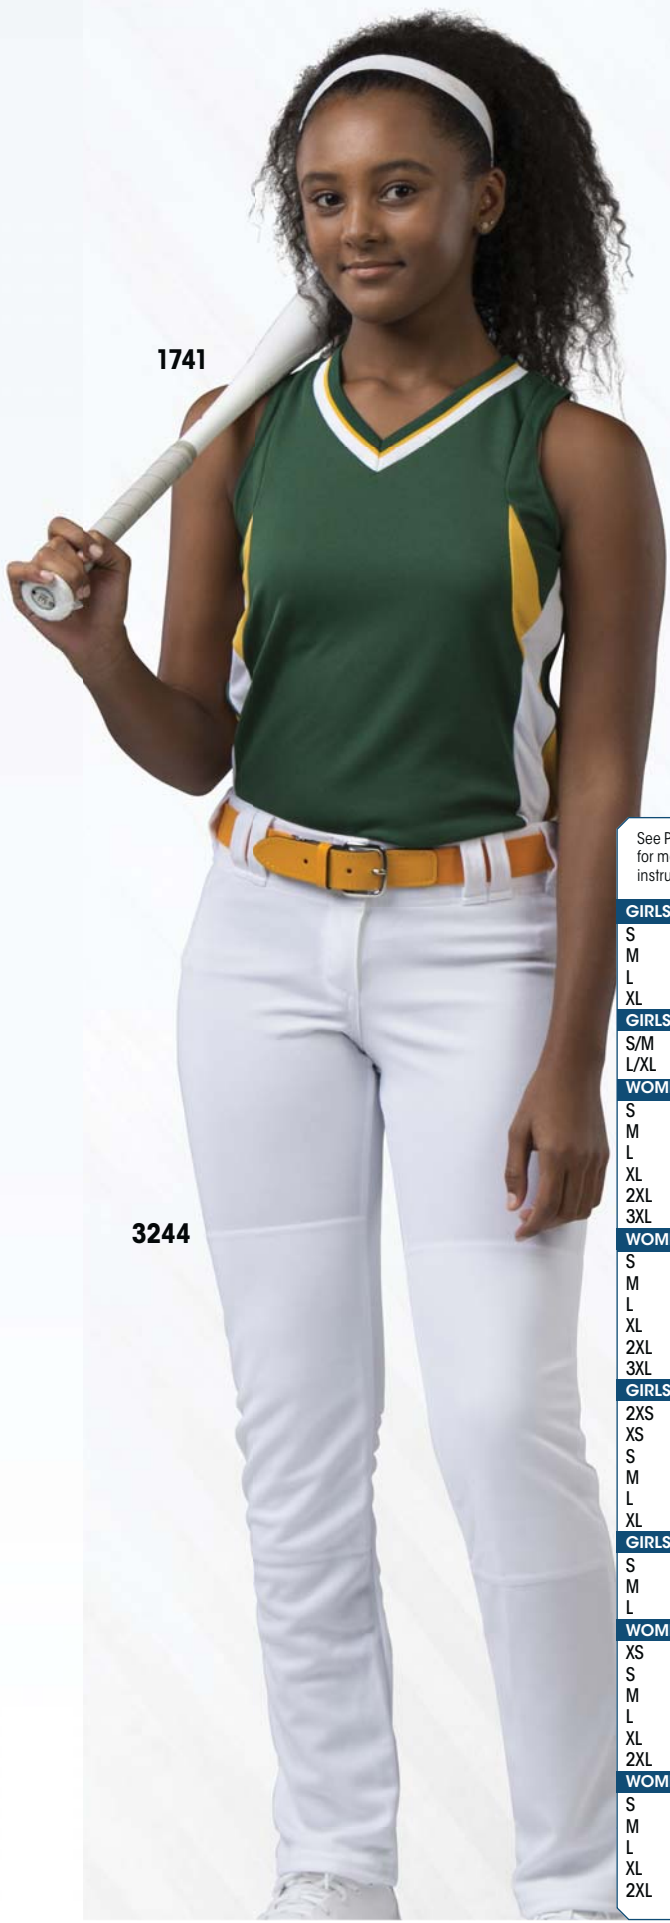

SIZES

- Girls S-XL (Girls' Bottom A)
- Women XS-2XL (Women's Bottom A)
- Add $5-2XL

1741

3244

See PG. 223 for measurement instructions.

GIRLS' TOP A	
S	26-27
M	27.5-28.5
L	29-30
XL	30.5-31.5
GIRLS' TOP B	
S/M	26-29
L/XL	29-32
WOMEN'S TOP A	
S	34-36
M	36-38
L	38-41
XL	41-43
2XL	43-46
3XL	46-49
WOMEN'S TOP B	
S	34-36
M	36-38
L	38-40
XL	40-42
2XL	42-44
3XL	44-46
GIRLS' BOTTOM A	
2XS	21-22
XS	21.5-22.5
S	22-23
M	23-24
L	24-25
XL	25-26
GIRLS' BOTTOM B	
S	20-22
M	22-24
L	24-26
WOMEN'S BOTTOM A	
XS	24-26
S	26-28
M	28-30
L	30-33
XL	33-35
2XL	35-38
WOMEN'S BOTTOM B	
S	26-28
M	28-30
L	30-33
XL	33-36
2XL	36-39