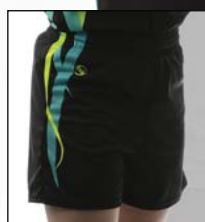

ADD SHORTS

ADD SHORTS

ADD SHORTS

PATTERN DETAIL

TOP QUALITY | FOR SUPERIOR PERFORMANCE

SIDE STARS

Full Button Down Jersey

PANTS: 12OZ.

ROY
SCR
WHT

SCORPION

Full Button Down Jersey

PANTS: 12OZ.

BLK
FGN
TEL

LONG BALL

Full Button Down Jersey

PANTS: 12 OZ.

ELB
FGN
WHT