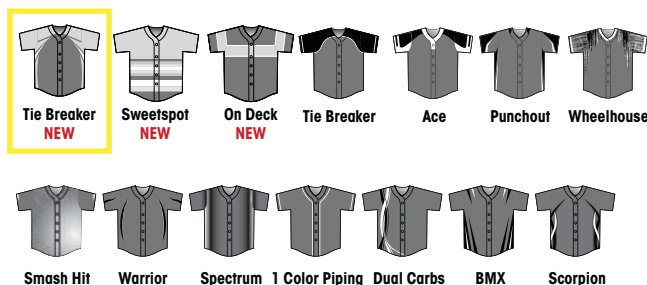

Design shown in
PRIMARY
SECONDARY
ACCENT
available in any color combo.

★ More styles & designs available at ProSphereSports.com

CUSTOMIZE. Select fabric & colors. Add patterns, gradients, names, numbers & upload your own graphics for **FREE!**