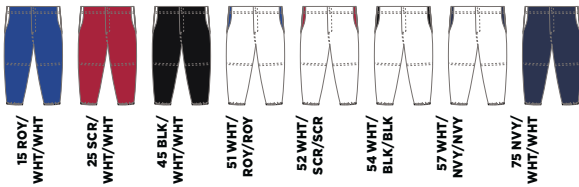

SIZES

- Women XS-3XL (Women's Top A)
- Add \$5-2XL, \$10-3XL

CHANGEUP

12 oz Pant

3289 GIRLS | LIST \$22.90

3279 WOMEN | LIST \$24.90

FEATURES

- 12 oz. ComfortDry Stretch Polyester.
- 2" elastic waist with internal drawcord.
- Tailored Women's cut with a low rise front.
- Design matches Changeup, Pulse, Starlet & Zebra Jerseys.
- Girls' inseam from 16"-17.25".
- Women's inseam from 20.5"-21.5".

SIZES

- Girls S-XL (Girls' Bottom A)
- Women XS-2XL (Women's Bottom A)
- Add \$5-2XL

30 COLORS AVAILABLE!

3279

5028
Socks, PG. 222

IN-STOCK Same Day Shipping

See PG. 223 for measurement instructions.

GIRLS' BOTTOM A