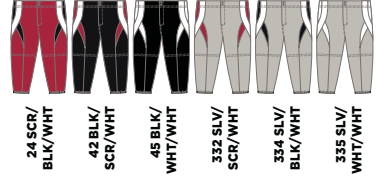

SWEEP PANT

3288	GIRLS	LIST \$27.90
3278	WOMEN	LIST \$29.90

- FEATURES**
- 12 oz. ComfortDry Stretch Polyester
 - Tailored Women's cut with low rise front
 - 2" elastic waist with internal drawcord
 - Matches Sweep Jersey
 - Girls' inseam from 16"-17.25"
 - Women's inseam from 20.5"-21.5"
- SIZES**
- Girls S-L (Girls' Bottom A)
 - Women XS-2XL (Women's Bottom A)
 - Add \$5-2XL

STINGER PANT

3264	GIRLS	LIST \$27.90
3244	WOMEN	LIST \$29.90

- FEATURES**
- 12 oz. ComfortDry Stretch Polyester
 - Tailored Women's cut with low rise front
 - 2" elastic waist with internal drawcord
 - Matches Stinger Jersey
 - Girls' inseam from 16"-17.25"
 - Women's inseam from 20.5"-21.5"
- SIZES**
- Girls S-XL (Girls' Bottom A)
 - Women XS-2XL (Women's Bottom A)
 - Add \$5-2XL