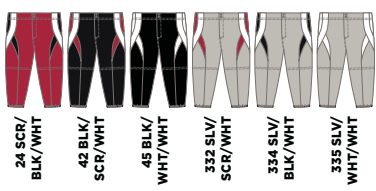

SIZES

- Girls S-XL (Girls' Bottom A)
- Women XS-2XL (Women's Bottom A)
- Add $5-2XL

1741

3244

See PG. 223 for measurement instructions.

GIRLS' TOP A	
S	26-27
M	27.5-28.5
L	29-30
XL	30.5-31.5
GIRLS' TOP B	
S/M	26-29
L/XL	29-32
WOMEN'S TOP A	
S	34-36
M	36-38
L	38-41
XL	41-43
2XL	43-46
3XL	46-49
WOMEN'S TOP B	
S	34-36
M	36-38
L	38-40
XL	40-42
2XL	42-44
3XL	44-46
GIRLS' BOTTOM A	
2XS	21-22
XS	21.5-22.5
S	22-23
M	23-24
L	24-25
XL	25-26
GIRLS' BOTTOM B	
S	20-22
M	22-24
L	24-26
WOMEN'S BOTTOM A	
XS	24-26
S	26-28
M	28-30
L	30-33
XL	33-35
2XL	35-38
WOMEN'S BOTTOM B	
S	26-28
M	28-30
L	30-33
XL	33-36
2XL	36-39