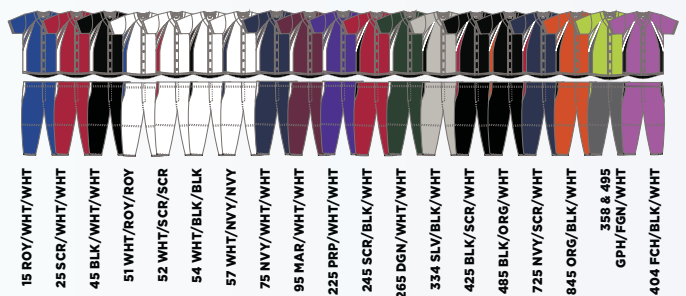

- Moisture Wicking Cool Mesh Polyester
- Traditional full button down
- Two and three-color option

SIZES

- Girls S-XL (Girls' Top A)
- Women XS-3XL (Women's Top B)
- Add \$5-2XL, \$10-3XL

Pant

3289 GIRLS | LIST \$22.90

3279 WOMEN | LIST \$24.90

FEATURES

- 12 oz. ComfortDry Stretch Polyester
- Tailored Women's cut with low rise front
- Coordinates with Changeup Jersey
- Girls' inseam from 16"-17.25"

- Women's inseam from 20.5"-21.5".

SIZES

- Girls S-XL (Girls' Bottom A)
- Women XS-2XL (Women's Bottom A)
- Add \$5-2XL

SHOULDER SCRUNCHIES

6033 DAZZLE | LIST \$5.40

6034 COOL MESH | LIST \$5.40

FEATURES

- Polyester Dazzle Cloth/Cool Mesh Moisture Management Fabric
- Comfortable soft Velcro® underside for easy operation
- Tie up sleeves quickly and easily.
- Sold in pairs
- *Pink Color NOT available in Cool Mesh