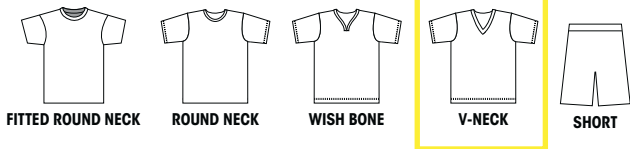

STYLES TO CHOOSE FROM INCLUDE: