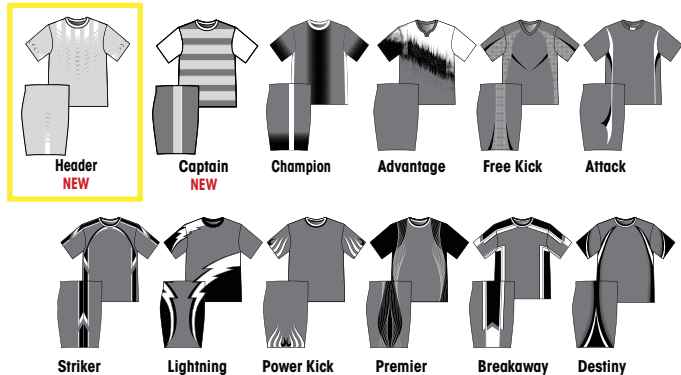

DESIGNS TO CHOOSE FROM:

Design shown in

but available in any color combo.

★ More styles & designs available at ProSphereSports.com

CUSTOMIZE. Select fabric & colors. Add patterns, gradients, names, numbers & upload your own graphics for **FREE!**

FABRICS TO CHOOSE FROM:

Premium STRETCH POLY-SPANDEX For the ultimate in fit & comfort, nothing beats spandex. This fabric will keep you cooler, dryer, & looking great! (+$8 per item)	Premium MONTEGO POLY-KNIT Our breathable polyester delivers the latest in moisture wicking technology for superior looks & performance. (+$8 per item)	Premium COOL MESH POLYESTER Moisture wicking polyester & soft polyester yarn combine for superior comfort & performance. (+$8 per item)	Premium POLY SPLASH JACQUARD Our patterned polyester fabric delivers excellent performance & durability in a traditional Soccer look.

COLORS TO CHOOSE FROM: Choose primary, secondary & accent color or add custom colors for **FREE!**