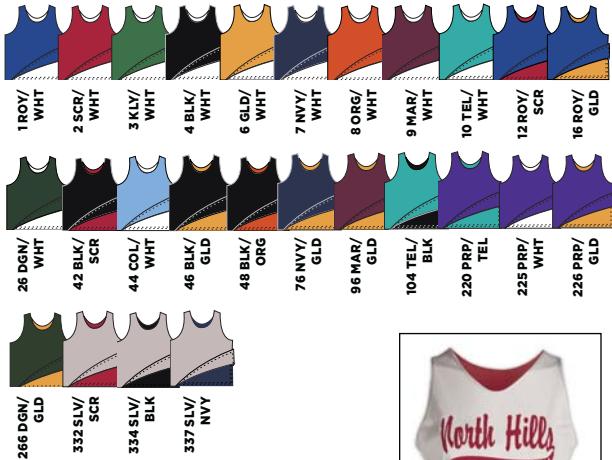

REVERSIBLE MESH

Reversible Jersey

1414 YOUTH | LIST $14.90

1424 ADULT | LIST $16.90

FEATURES

- 100% Nylon Mini Mesh – Two-Ply.
- Extra long body length.
- Available in 26 color combinations.

SIZES

- Youth S-L (Youth Top B)
- Adult S-4XL (Adult Top C)
- Add $5-2XL, $10-3XL, $15-4XL

Women's Reversible Jersey

1413 GIRLS | LIST $14.90

1442 WOMEN | LIST $16.90

FEATURES

- 100% Nylon Mini Mesh – Two-Ply.
- Tailored Women's fit.

SIZES

- Girls S/M-L/XL (Girls' Top B)
- Women S-2XL (Women's 1442 Top)
- Add $5-2XL