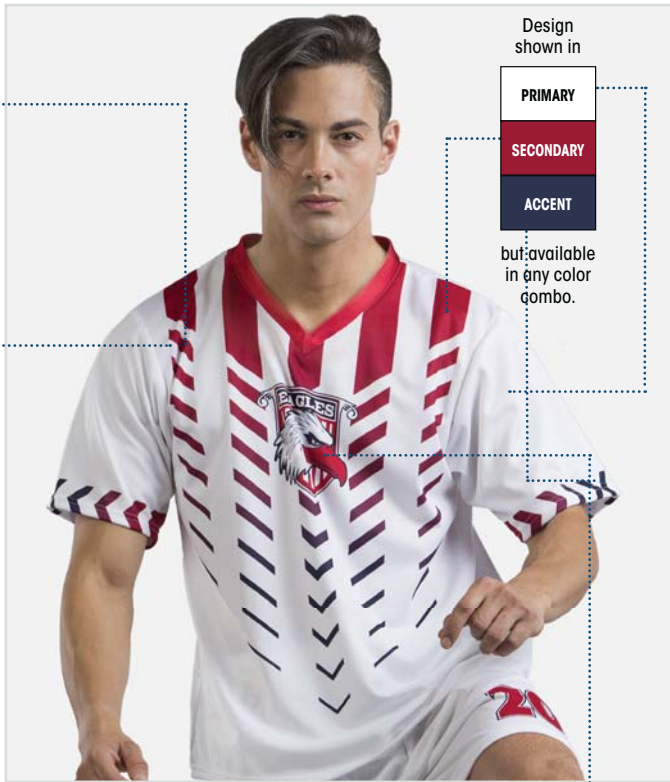

DESIGNS TO CHOOSE FROM:

Design shown in

but available in any color combo.

★ More styles & designs available at ProSphereSports.com

CUSTOMIZE. Select fabric & colors. Add patterns, gradients, names, numbers & upload your own graphics for **FREE!**

FABRICS TO CHOOSE FROM:

Premium STRETCH POLY-SPANDEX For the ultimate in fit & comfort, nothing beats spandex. This fabric will keep you cooler, dryer, & looking great! (+$8 per item)	Premium MONTEGO POLY-KNIT Our breathable polyester delivers the latest in moisture wicking technology for superior looks & performance. (+$8 per item)	Premium COOL MESH POLYESTER Moisture wicking polyester & soft polyester yarn combine for superior comfort & performance. (+$8 per item)	Premium POLY SPLASH JACQUARD Our patterned polyester fabric delivers excellent performance & durability in a traditional Soccer look.

COLORS TO CHOOSE FROM: Choose primary, secondary & accent color or add custom colors for **FREE!**