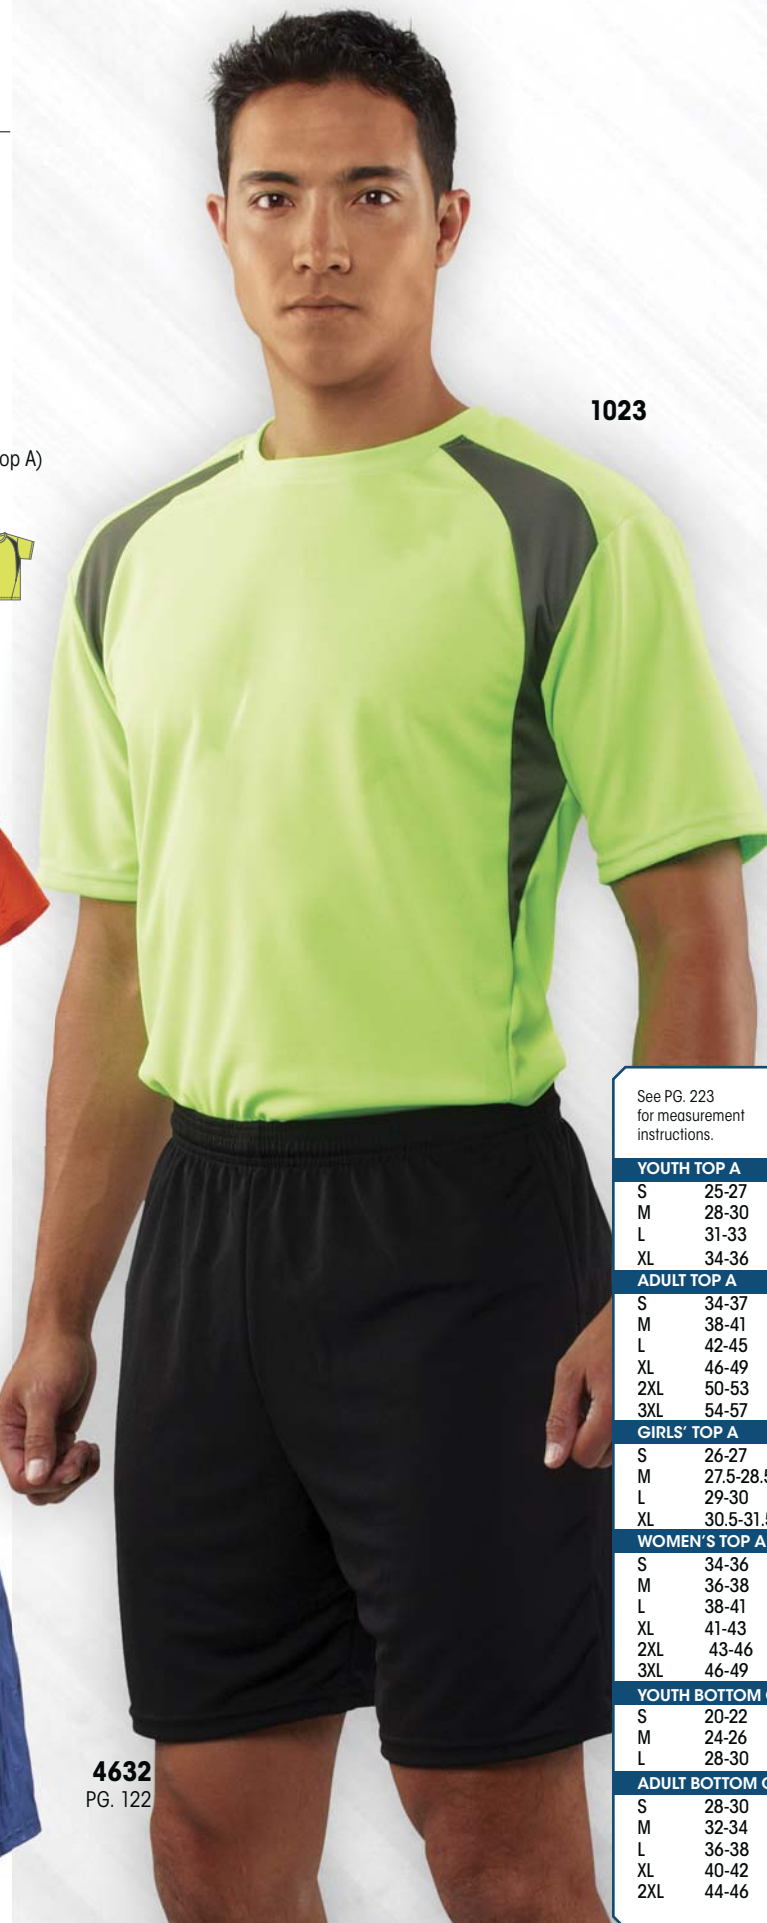

SIZES

- Youth S-L (Youth Bottom C)
- Adult S-XL (Adult Bottom C)

- 1 ROY
- 2 SCR
- 4 BLK
- 7 NVT

1023

4632
PG. 122

See PG. 223 for measurement instructions.

YOUTH TOP A

S	25-27
M	28-30
L	31-33
XL	34-36

ADULT TOP A

S	34-37
M	38-41
L	42-45
XL	46-49
2XL	50-53
3XL	54-57

GIRLS' TOP A

S	26-27
M	27.5-28.5
L	29-30
XL	30.5-31.5

WOMEN'S TOP A

S	34-36
M	36-38
L	38-41
XL	41-43
2XL	43-46
3XL	46-49

YOUTH BOTTOM C

S	20-22
M	24-26
L	28-30

ADULT BOTTOM C

S	28-30
M	32-34
L	36-38
XL	40-42
2XL	44-46