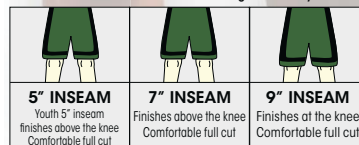

ADULT BOTTOM C

S	28-30
M	32-34
L	36-38
XL	40-42
2XL	44-46
3XL	48-50

INSEAM CHART All inseams are graduated by size.