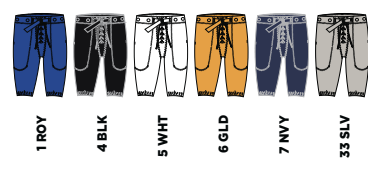

IN-STOCK Same Day Shipping

3320
3378
3328

FUSION

Integrated Football Pant

- 3310** YOUTH | LIST \$27.90
- 3320** ADULT | LIST \$29.90

FEATURES

- 100% Stretch Polyester
- Pads sewn directly into the pant
- Completely machine washable
- Elastic waist with attached belt

SIZES

- Youth XS-XL (Youth Bottom B)
- Adult S-3XL (Adult Bottom C)
- 2XL-\$5, 3XL-\$10

PUNISHER

Snap Side Waist Football Pant

- 3308** YOUTH | LIST \$23.90
- 3378** ADULT | LIST \$25.90

FEATURES

- High Luster Stretch Polyester
- Elastic waistband with snaps and half belt
- Double-ply full duke crotch
- Durable mesh knee & thigh pad pockets
- Youth inseam 11.5"-14.25"
- Adult inseam 13"-14.5"

SIZES

- Youth XS-XL (Youth Bottom B)
- Adult S-2XL (Adult Bottom C)
- 2XL-\$5

POWER STRETCH

Nylon/Spandex Integrated Football Pant

- 3318** YOUTH | LIST \$40.90
- 3328** ADULT | LIST \$42.90

FEATURES

- 90% Nylon /10% Spandex
- Pads sewn directly into the pant
- Completely machine washable
- Attached belt