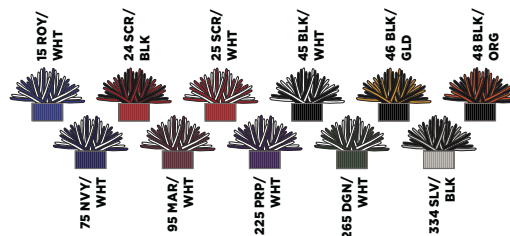

IN-STOCK Same Day Shipping

TEAMWORK
BASEBALL
SOFTBALL
FOOTBALL
CHEER
BASKETBALL
SOCCER
LACROSSE
TRACK
VOLLEBALL
HOCKEY
WRESTLING
HOODIES & OUTERWEAR
ACTIVEWEAR
FANWEAR
COACHES & OFFICIALS
ACCESSORIES