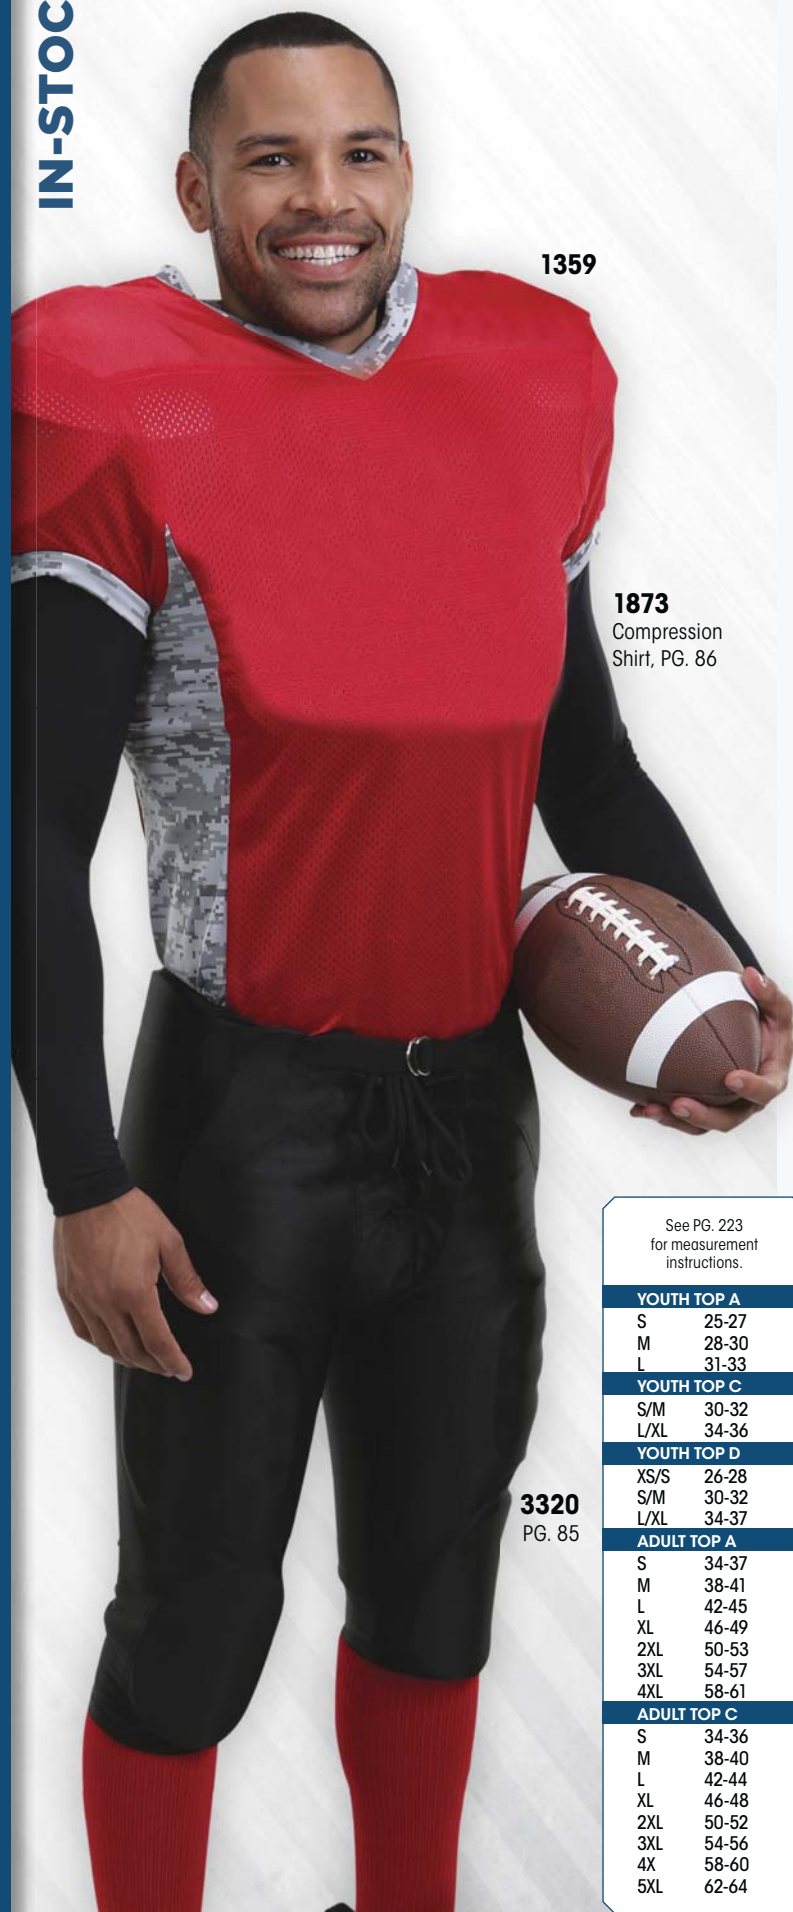

IN-STOCK

1359

1873
Compression
Shirt, PG. 86

3320
PG. 85

See PG. 223 for measurement instructions.

YOUTH TOP A	
S	25-27
M	28-30
L	31-33
YOUTH TOP C	
S/M	30-32
L/XL	34-36
YOUTH TOP D	
XS/S	26-28
S/M	30-32
L/XL	34-37
ADULT TOP A	
S	34-37
M	38-41
L	42-45
XL	46-49
2XL	50-53
3XL	54-57
4XL	58-61
ADULT TOP C	
S	34-36
M	38-40
L	42-44
XL	46-48
2XL	50-52
3XL	54-56
4X	58-60
5XL	62-64

COMMAND

Digi Camo Game Jersey

1319	YOUTH	LIST $23.90
1359	ADULT	LIST $25.90

471 ROY	472 SCR	473 NVY	474 BLK	475 WHT	476 DGN	478 ORG	479 MAR	482 PRP	489 EBL	497 EGN	498 TXO

FEATURES

- 100 Denier Heavyweight Tricot Mesh.
- Printed Spandex side panels neck and cuffs.
- Dual-ply Heavyweight Dazzle Cloth shoulder & yoke.

SIZES

- Youth S-L (Youth Top A)
- Adult S-4XL (Adult Top A)
- 2XL-$5, 3XL-$10, 4XL-$15

TWISTER

Steelmesh™ Jersey

1361	YOUTH	LIST $39.90
1351	ADULT	LIST $41.90