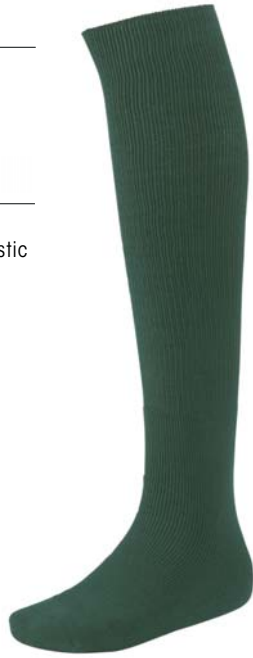

SOLID MULTI-SPORT GAME SOCK

- 5008** JUNIOR | LIST \$5.00
- 5018** YOUTH | LIST \$5.50
- 5028** ADULT | LIST \$6.00

FEATURES

- 83% Acrylic / 9% Nylon / 8% Elastic
- Acrylic for comfort and durability
- Full cushion foot
- 1x1 rib for better stay-up performance

SIZES

- Junior Sock Size 7 – 9
- Youth Sock Size 9 – 11
- Adult Sock Size 10 – 13

FOOTBALL BELT

6331 UNIVERSAL | LIST \$2.00

FEATURES

- 1" Polyester webbing.
- Double riveted "D" rings
- 60" length

SIZES

- One Size Fits All