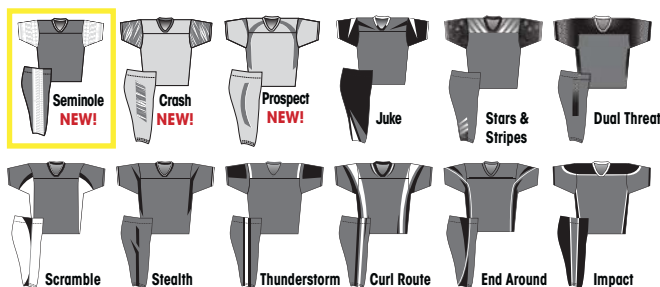

STYLES TO CHOOSE FROM INCLUDE:

DESIGNS TO CHOOSE FROM:

Design shown in
PRIMARY
SECONDARY
ACCENT
 but available in any color combo.

★ More styles & designs available at ProSphereSports.com

CUSTOMIZE. Select fabric & colors. Add patterns, gradients, names, numbers & upload your own graphics for **FREE!**