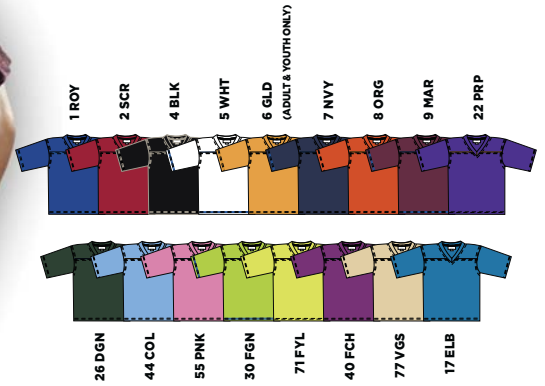

SIZES

- Boys S/M-L/XL (Youth Top C)
- Girls S/M-L/XL (Girls' Top B)
- Women S-4XL (Women's Top A)
- Men S-5XL (Adult Top A)
- 2XL-$5, 3XL-$10, 4XL-$15, 5XL-$20

PROMOTIONAL

Women's Fitted Referee Jersey

1140	WOMEN	LIST $26.90

FEATURES

- 92% Micropoly / 8% Spandex Moisture Stretch Polyester
- Great for restaurant and bar wear
- Coordinating zipper front neck
- Easy to wash and clean

SIZES

- Women S-2XL (Women's Top B)
- Add $5-2XL